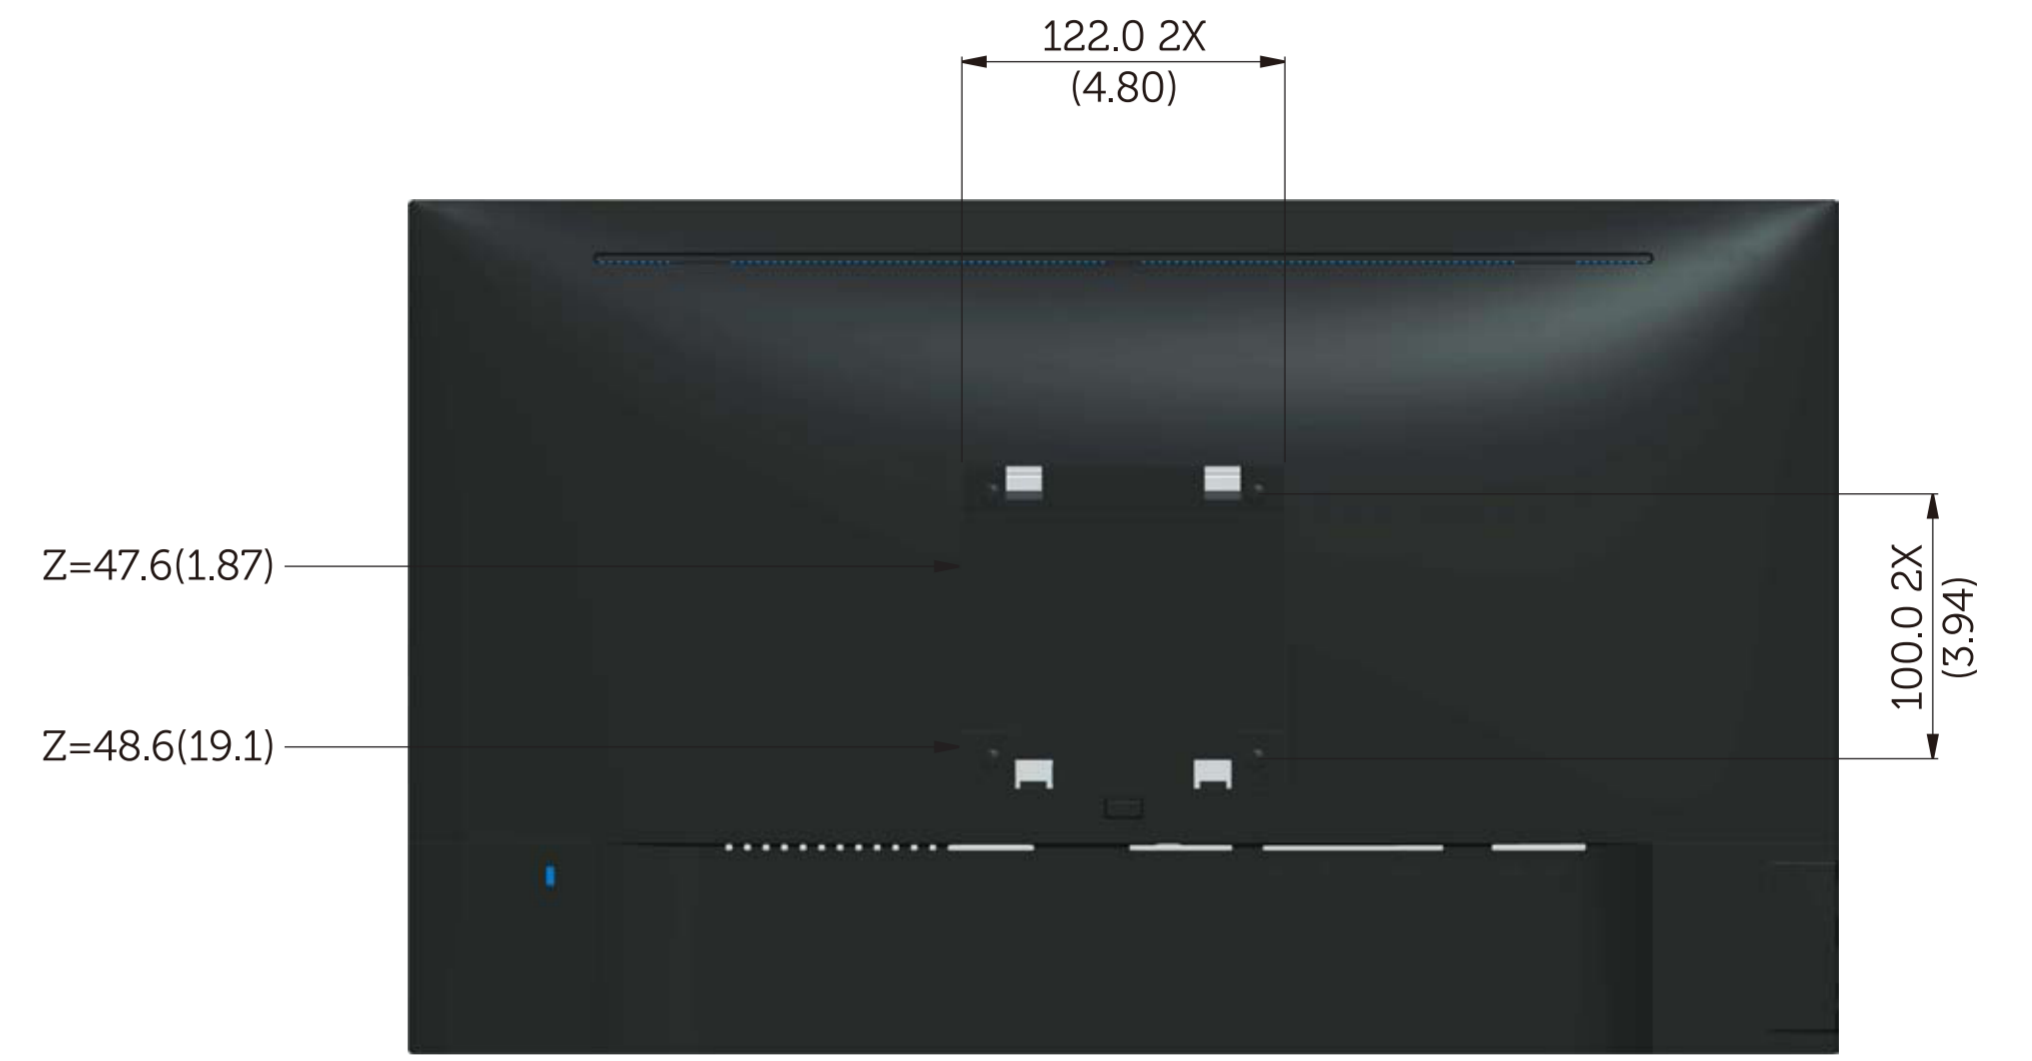

# S2417DG Outline Dimension

Norminal Dimension  
Unit: mm(inch)

Back View of Monitor without stand